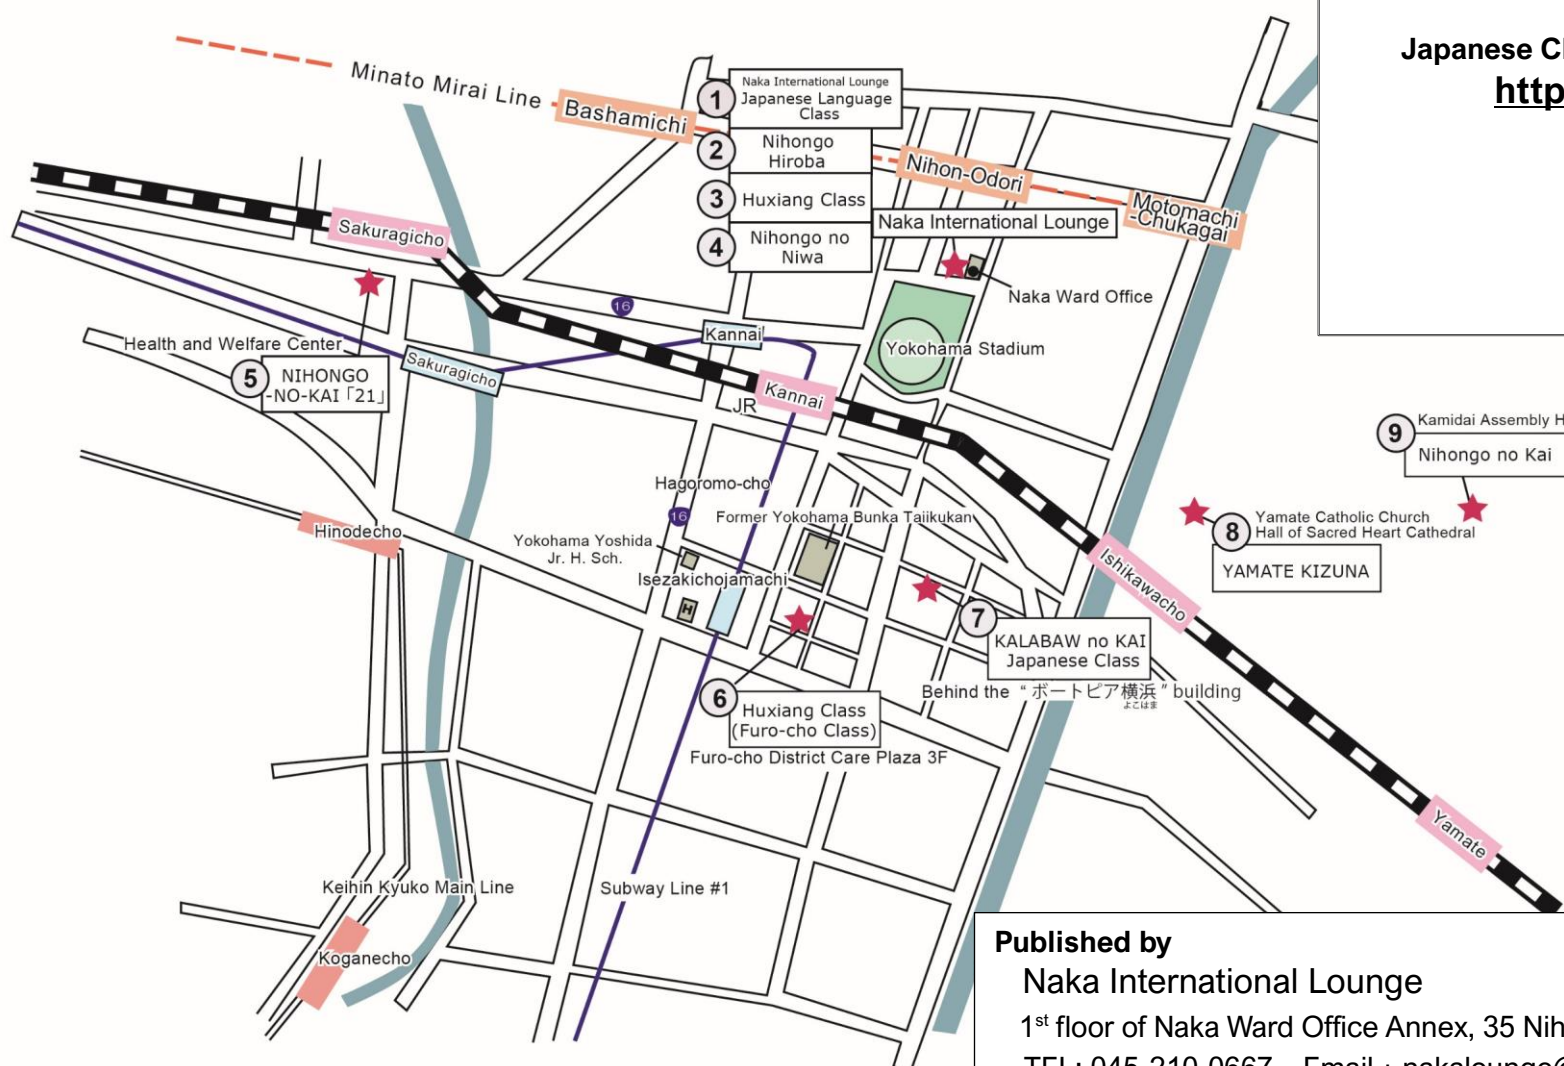

MAP

Search on the Internet

Yokohama Japanese class database

Japanese Class Database (Yokohama)
<https://yokeweb.jp/>

Published by

Naka International Lounge

1st floor of Naka Ward Office Annex, 35 Nihon Odori, Naka Ward, Yokohama
TEL: 045-210-0667 Email : nakalounge@yoke.or.jp